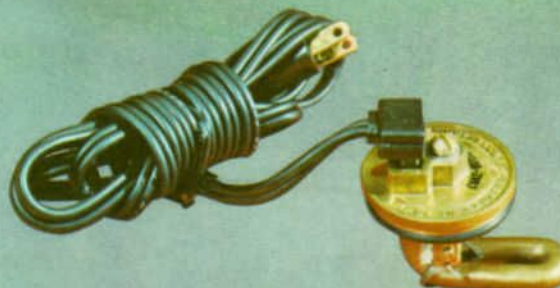

FORD ACCESSORIES are too!