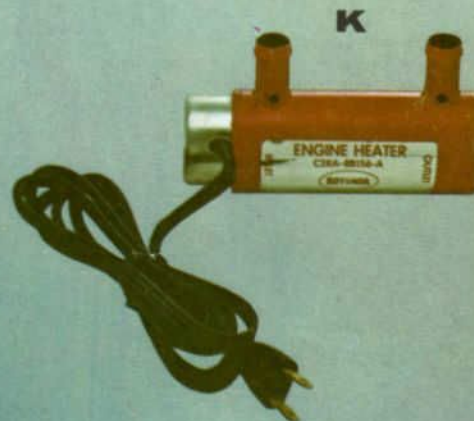

FORD ACCESSORIES are too!