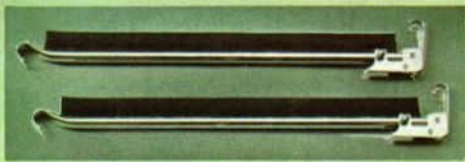

Travel in exclusive company with the AUTOMOTIVE ACCESSORIES