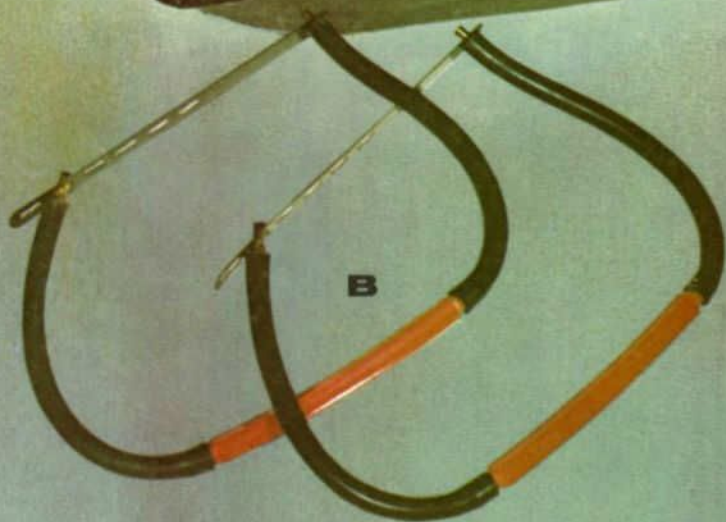

SAFETY MINDED? GOOD...because

A

B

D

C

E

G