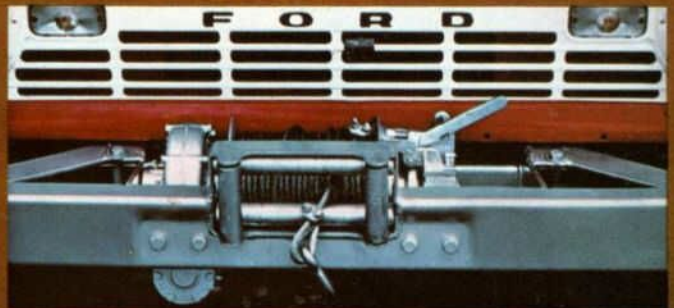

# OF 1967 FORD ACCESSORIES

C

D

E

- A. SNOW PLOW**—Versatile front mounted snow plow has reversible cutting edge for longer service life—blade settings from straight to 35° on either side. (Front auxiliary air springs required.)  
 ELECTRIC DRIVE C6TZ 19E537-D.....\$320.00  
 HYDRAULIC TURN KIT C6TZ 19F502-A.....\$125.00  
 BELT DRIVE C6TZ 19E537-E  
 (6 cyl. models only).....\$340.00  
 HYDRAULIC TURN KIT C6TZ 19F502-B  
 (6 Cyl. models only).....\$125.00
- B. TRAILER HITCH**—For any and all light trailer pulling jobs . . . great for towing camper or small water craft.  
 C6TZ 19D520-A.....\$17.80
- C. LOCKING HUB**—provides free wheeling operation and longer engine life. MANUAL LOCKING HUBS C6TZ 1104-B.....\$70.00 pair  
 Automatic Locking Hub also available.
- D. POWER TAKE-OFF UNIT**—For external mechanical power requirements.  
 6-Cyl. C6TZ 7275-B; 8-Cyl. C6TZ 7275-C.  
 (See your Ford Dealer for price information.)
- E. FRONT AUXILIARY AIR SPRINGS**—Increase front end stability and handling characteristics with front mounted equipment. Useful for many applications . . . recommended for use with snow plow and winch.  
 C6TZ 5A-589-A.....\$33.10 pair
- F. FRONT MOUNTED UNDERSLUNG WINCH**—Increase the versatility of your Bronco . . . Ideal for those tough pulling jobs. Includes P.T.O. and 150 feet of 5/16" cable.  
 6-Cyl. C6TZ 19E536-B.....\$355.00  
 8-Cyl. C6TZ 19E536-C.....\$355.00
- TOW HOOKS, FRONT**—Anchor your Bronco when performing heavy winching jobs and other tugging or pulling chores . . . frame mounted for greater strength. (Not illustrated) C6TZ 19B537-A.....\$11.25 pair