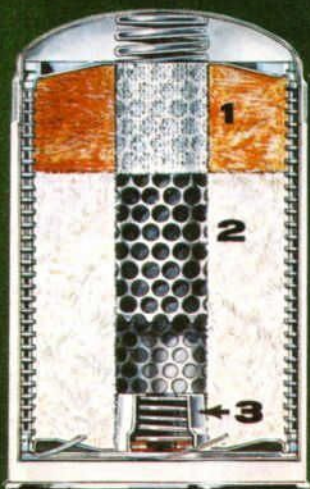

THE RIGHT COMBINATION FOR FAR SIGHTED MOTORISTS

ROTUNDA 6000 MILE MOTOR OIL

Offers unequalled, long-lasting protection against engine wear. Special additives prevent rust and corrosion . . . inhibit varnish and sludge deposits. Ideal companion to the Autolite oil filter to provide maximum service life for your car's engine.

AUTOLITE 6000 MILE OIL FILTER

Exclusive two-stage design provides superior filtering action and complete engine protection at all operating temperatures. Designed by Ford engineers for Ford products . . . gives 6000 mile or six-months protection.

- Molded fiber first stage (1) has lower porosity to allow full-flow lubrication of cold oil . . . plus immediate removal of wear-producing particles.
- Deeper second state (2) efficiently cleans thinner, warmed-up oil—permanently traps grit, dirt and sludge.
- Anti-drainback valve (3) keeps oil in filter when engine is stopped . . . allows instant lubrication of vital parts when engine is first started.