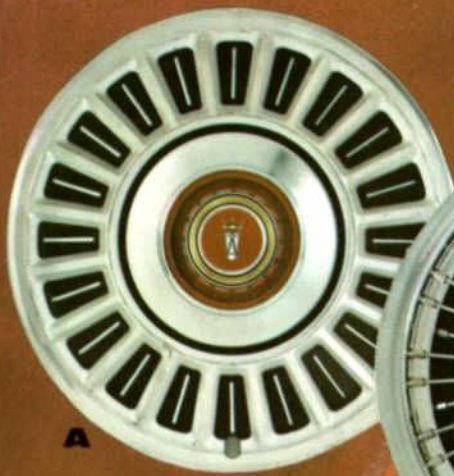

A

B

C

1967 FORD WHEEL

The perfect personal touch
FALCON, MUSTANG

D

E

F