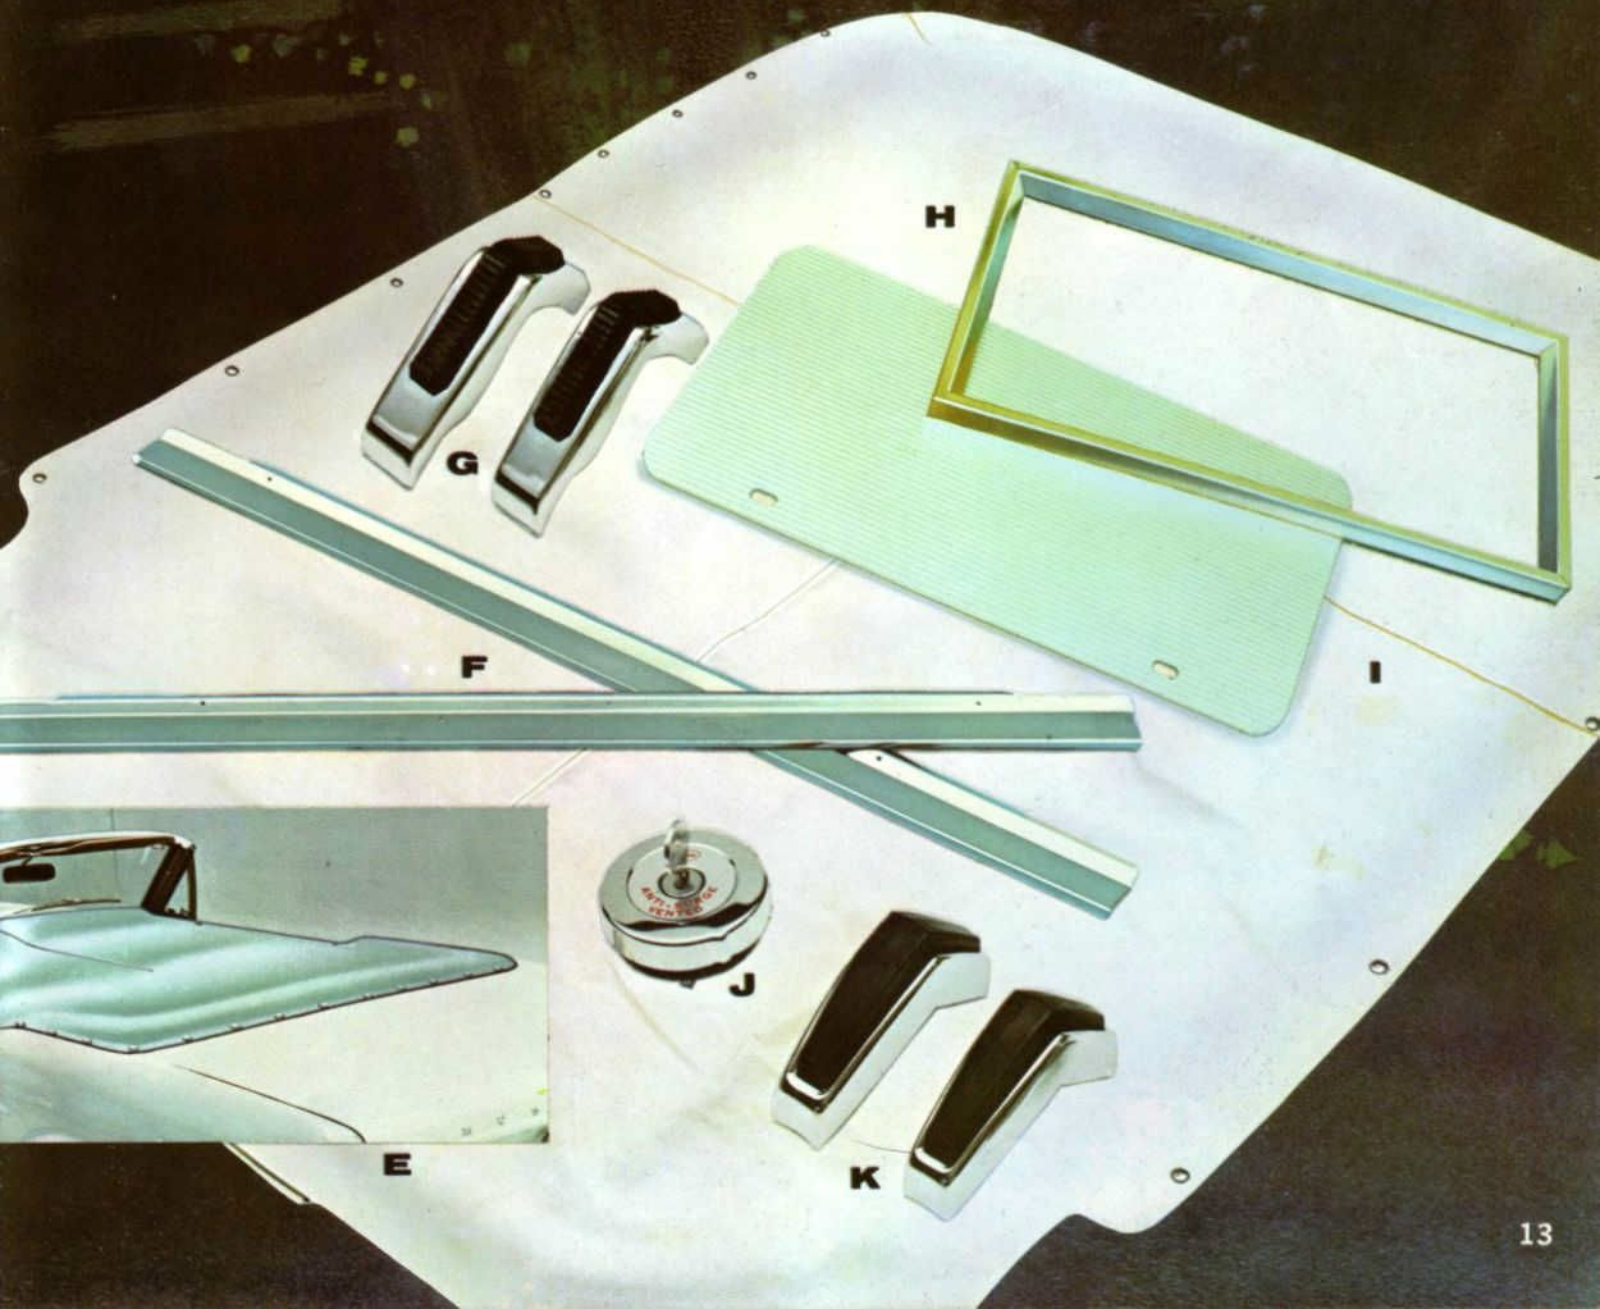

# ... THE ACCENT'S ON FASHION

- A. VINYL ROOF**—Exquisite styling blend of textured vinyl and glistening metal for a touch of elegance and prestige . . . available in white and black. ALL MODELS Basic Part No. 50005  
MUSTANG . . . . . \$69.50  
ALL OTHER MODELS . . . . . \$60.50
- B. WHEEL TRIM RINGS**—For a customized "whitewall look". ALL MODELS. C5AZ 1211 B-14" wheel, C-15" wheel (Set of 4) . . . . \$14.20
- C. FUEL DOOR EDGE GUARD**—Unique, conservative design complements exterior decor. Protects fuel door edge against annoying nicks and chips. FORD—(Except Station Wagon) C7AZ 9A128-A . . . . . \$2.35
- D. DOOR EDGE GUARDS**—Formed stainless steel mouldings protect door edges from chips, nicks, and scratches. ALL MODELS. Basic Part No. 20910. 2-door . . . . . \$3.35 (Thunderbird, \$5.00) 4-door . . . . . \$6.15 (Thunderbird, \$9.50)
- E. TONNEAU COVER**—Show off the true sports styling of Mustang with this handsome, durable cover. Protects against sun, rain and dust when top is down.  
MUSTANG—C7ZZ 76501A42 A-White, B-Black . . . . . \$50.55
- F. DOOR SILL PLATE**—Handsome, bright metal shield dresses up the door sill . . . protects lower threshold area from scuffs and scratches. MUSTANG—C5ZZ 6513242-A . . . . . \$9.70
- G. REAR BUMPER GUARDS**—Heavy gauge, chrome plated steel with rubber inserts helps absorb shock, reduces bumper dents and scratches. FORD—except Station Wagons—C7AZ 17984-A . . . . . \$20.60 pair
- H. LICENSE PLATE FRAME**—Accents the smart look of any car. Enhances license plate and exterior decor.  
ALL MODELS—C7SZ 17A387-A (Deluxe) . . . . . \$3.85 each  
C4AZ 17A387-A (Standard) . . . . . \$4.40 pair
- I. LICENSE PLATE PLAQUE**—Unique design to enhance front bumpers in states requiring only one license plate.  
ALL MODELS—C5AZ 17388-A . . . . . \$1.45 each
- J. LOCKING GAS CAP**—Bright chrome finish gas cap with tumbler lock . . . protects against possible siphoning or contamination. ALL MODELS EXCEPT FAIRLANE. Basic Part No. 9030 . . . . . \$3.15 (Falcon \$3.70)
- K. FRONT AND REAR BUMPER GUARDS**—Helps prevent bumper locking and grille damage. Ideal in tight parking spots.  
FAIRLANE, FALCON—C5AZ 17858-A . . . . . \$16.60 pair