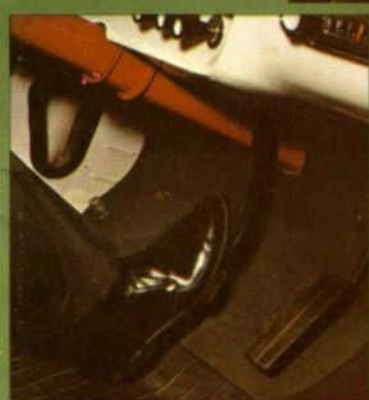

# OB... FORD TRUCK ACCESSORIES

H

I

L

K

- A. **REFLECTOR FLARE KIT**—Provides maximum reflection for adequate warning distance . . . meets ICC requirements. C5AZ 19E500-A. . . . . \$13.60
  - B. **AIR CONDITIONER**—Removes dust, humidity and pollen from the air while providing cool comfort. F-100/250 C7TZ 19B968-A (Master Kit—Use appropriate engine kit. Basic Part No. 19B969). . . . . \$275.00
  - C. **WHEEL COVERS**—Give your truck that extra styling flair. C6AZ 1130D. . . . . \$8.50 each
  - D. **SPOTLIGHT**—Find road and street signs quickly and easily. Read the numbers from the street—save time. Basic Part No. 15313 (L.H.). . . . . \$24.95
  - E. **BODY SIDE STEP**—For easier step-up-and-over convenience C3UZ 8720092-A. . . . . \$9.90 each
  - F. **AM RADIO**—Outstanding tone and fidelity . . . all transistorized. Basic Part No. 18805. . . . . \$46.55
  - G. **FRESH AIR HEATER-DEFROSTER**—Take the bite out of winter . . . drive in warm comfort.  
F-100/750 DELUXE—C7TZ 18455-A. . . . . \$80.90  
F-100/750 ECONOMY—C7TZ 18455-B. . . . . \$62.00
  - H. **ELECTRIC CLOCK**—Accurate timepiece to help you deliver on schedule.  
F-100/250—C7DZ 15A000-A. . . . . \$26.95
  - I. **ELECTRIC TACHOMETER**—Instrumentations for top performance. Wide selection to meet individual requirements. (Refer to page 11 for details.)
  - J. **TRAILER HITCH**—For any and all light trailer pulling jobs . . . great for towing camper or small water craft.  
F-100/350—C6TZ 19D520-B. . . . . \$21.95  
Trailer Hitch Ball (1 1/8") C6AZ 19F503-A. . . . . \$ 3.20  
Trailer Hitch Ball (2") C6AZ 19F503-B. . . . . \$ 3.45
  - K. **POWER BRAKE KIT**—Effortless stopping power for tension-free driving. Ideal for heavy stop-and-go traffic.  
F-100/250 (4 x 2) C6TZ 2A091-C. . . . . \$46.05
  - L. **POWER STEERING**—Take the work out of maneuvering in traffic and moving in cramped loading areas. Kits applicable to earlier models also (1965-1966) See your Ford Dealer for model application and price information.
  - M. **PICKUP CONVERTIBLE TOP**—For all-weather cargo and passenger protection. (Available in Black or White).  
F-100/250—6 1/2 ft. BOX—C6TZ 8150103-A  
White, B-Black. . . . . \$164.45  
F-100/250—8 ft. BOX—C6TZ 8150103-C  
White, D-Black. . . . . \$169.45
- VENT SHADES**—Increase the comfort of your cab with improved air flow even in inclement weather.  
C7TZ 8122856-A (F-100/750) (Kit). . . . . \$ 6.30  
C1TZ 8122856-A (N & C Series) (Kit). . . . . \$ 6.30
- ADDITIONAL ACCESSORIES**  
Dealer installed quality accessories include: Cigar Lighter for F100/750 Series—Basic Part No. 15A044 (\$2.85); Locking Gas Cap—C4RZ 9030-A (\$3.70)