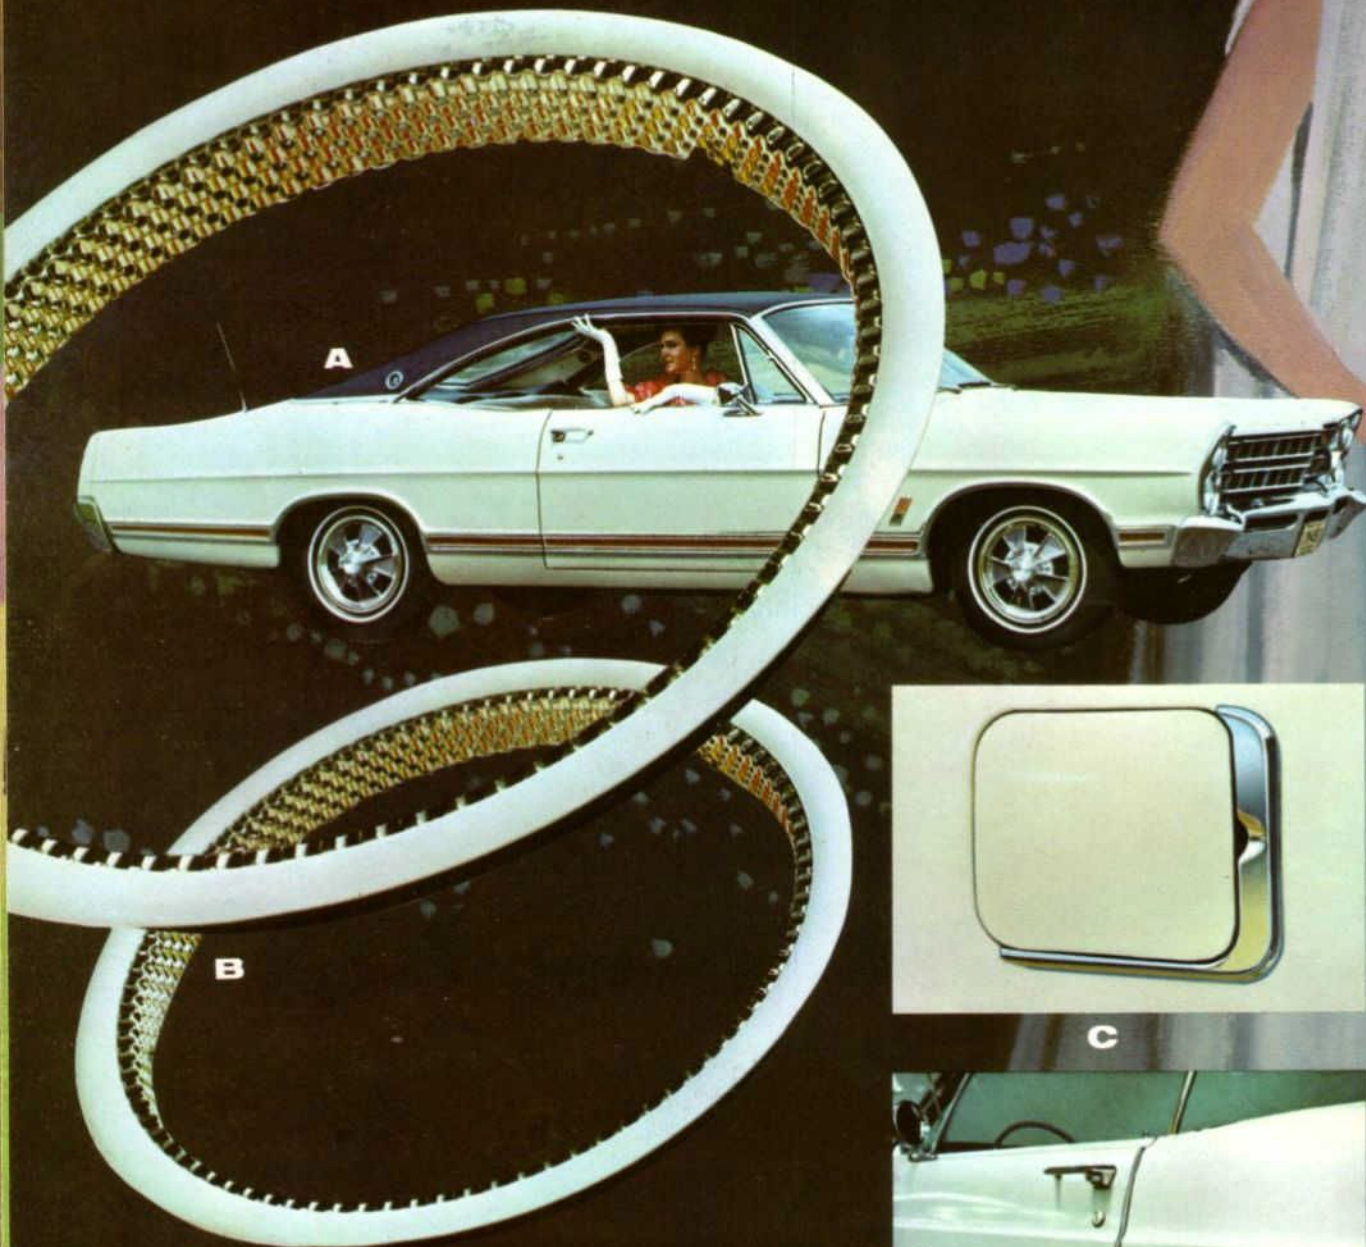

# ... THE ACCENT'S ON FASHION

- A. VINYL ROOF**—Exquisite styling blend of textured vinyl and glistening metal for a touch of elegance and prestige . . . available in white and black. ALL MODELS Basic Part No. 50005  
MUSTANG . . . . . \$69.50  
ALL OTHER MODELS . . . . . \$60.50
- B. WHEEL TRIM RINGS**—For a customized "whitewall look". ALL MODELS. C5AZ 1211 B-14" wheel, C-15" wheel (Set of 4) . . . . \$14.20
- C. FUEL DOOR EDGE GUARD**—Unique, conservative design complements exterior decor. Protects fuel door edge against annoying nicks and chips. FORD—(Except Station Wagon) C7AZ 9A128-A . . . . . \$2.35
- D. DOOR EDGE GUARDS**—Formed stainless steel mouldings protect door edges from chips, nicks, and scratches. ALL MODELS. Basic Part No. 20910. 2-door . . . . . \$3.35 (Thunderbird, \$5.00) 4-door . . . . . \$6.15 (Thunderbird, \$9.50)
- E. TONNEAU COVER**—Show off the true sports styling of Mustang with this handsome, durable cover. Protects against sun, rain and dust when top is down.  
MUSTANG—C7ZZ 76501A42 A-White, B-Black . . . . . \$50.55
- F. DOOR SILL PLATE**—Handsome, bright metal shield dresses up the door sill . . . protects lower threshold area from scuffs and scratches. MUSTANG—C5ZZ 6513242-A . . . . . \$9.70
- G. REAR BUMPER GUARDS**—Heavy gauge, chrome plated steel with rubber inserts helps absorb shock, reduces bumper dents and scratches. FORD—except Station Wagons—C7AZ 17984-A . . . . . \$20.60 pair
- H. LICENSE PLATE FRAME**—Accents the smart look of any car. Enhances license plate and exterior decor.  
ALL MODELS—C7SZ 17A387-A (Deluxe) . . . . . \$3.85 each  
C4AZ 17A387-A (Standard) . . . . . \$4.40 pair
- I. LICENSE PLATE PLAQUE**—Unique design to enhance front bumpers in states requiring only one license plate.  
ALL MODELS—C5AZ 17388-A . . . . . \$1.45 each
- J. LOCKING GAS CAP**—Bright chrome finish gas cap with tumbler lock . . . protects against possible siphoning or contamination. ALL MODELS EXCEPT FAIRLANE. Basic Part No. 9030 . . . . . \$3.15 (Falcon \$3.70)
- K. FRONT AND REAR BUMPER GUARDS**—Helps prevent bumper locking and grille damage. Ideal in tight parking spots.  
FAIRLANE, FALCON—C5AZ 17858-A . . . . . \$16.60 pair