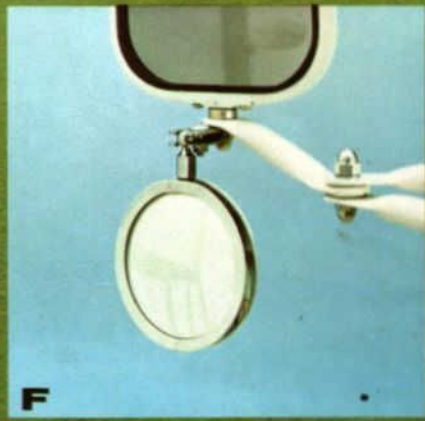

# 1967 TRUCK ACCESSORIES MAKE A TOUGH LONG DAY SEEM EASIER AND SHORTER

**C**

**E**

**G**

**D**

**F**

**H**

- A. HYDRAULIC JACK**—Sturdy hydraulic jacks of heavy-gauge steel . . . large surface non-wobbling, non-tipping sled base.
- |                               |         |
|-------------------------------|---------|
| 5 TON—A8Q 17080-A . . . . .   | \$25.00 |
| 8 TON—B3QH 17080-B . . . . .  | \$29.65 |
| 12 TON—C1TZ 17080-A . . . . . | \$44.85 |
- B. AIR HORNS**—Get response . . . be heard even in heavy, noisy traffic. Chrome plated for lasting beauty and durability. Basic Part No. 13800 . . . . . From \$29.50
- C. POWER WINDOW KIT**—Control the right door window in an instant with ease. Switch mounted on instrument panel convenient to driver. C6TZ 8123394-A . . . . . \$49.50
- D. SEAT COVER**—Heavy-duty, all fibre covers . . . multi-colored to blend with all interiors. F-N-NT-T-100/1000 C7TZ 19B501-A . . . . . \$15.75
- E. SWING LOCK MIRROR (PAINTED)**—Large 7" x 10" head available for pickups. F-100/350 C4UZ 17696-F . . . . . \$ 9.50
- F. DIMINISHING MIRROR**—(Universal Mounting)—Convex shaped for wide-angle visibility . . . reflector backing. C5TZ 17696-A . . . . . \$ 3.75
- G. WESTERN MIRROR (PAINTED)**—Tilt cab COTZ 17696-A . . . . . \$15.50
- WESTERN MIRROR (PAINTED) CONVENTIONAL CAB**—F-800/1000, N-NT 500/1000, T-800/950 C2TZ 17696-B . . . . . \$15.50
- WESTERN JUNIOR (STAINLESS)**—Available with a 7" x 10" head for F-100/350. C6TZ 17696-A . . . . . \$18.75