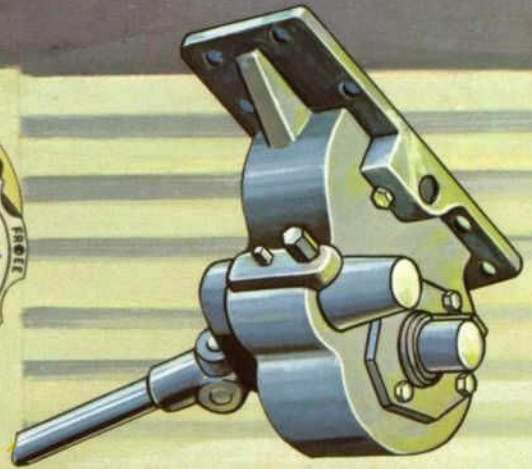

# OF 1967 FORD ACCESSORIES

C

D

E

- A. SNOW PLOW**—Versatile front mounted snow plow has reversible cutting edge for longer service life—blade settings from straight to 35° on either side. (Front auxiliary air springs required.)  
 ELECTRIC DRIVE C6TZ 19E537-D.....\$320.00  
 HYDRAULIC TURN KIT C6TZ 19F502-A.....\$125.00  
 BELT DRIVE C6TZ 19E537-E  
 (6 cyl. models only).....\$340.00  
 HYDRAULIC TURN KIT C6TZ 19F502-B  
 (6 Cyl. models only).....\$125.00
- B. TRAILER HITCH**—For any and all light trailer pulling jobs . . . great for towing camper or small water craft.  
 C6TZ 19D520-A.....\$17.80
- C. LOCKING HUB**—provides free wheeling operation and longer engine life. MANUAL LOCKING HUBS C6TZ 1104-B.....\$70.00 pair  
 Automatic Locking Hub also available.
- D. POWER TAKE-OFF UNIT**—For external mechanical power requirements.  
 6-Cyl. C6TZ 7275-B; 8-Cyl. C6TZ 7275-C.  
 (See your Ford Dealer for price information.)
- E. FRONT AUXILIARY AIR SPRINGS**—Increase front end stability and handling characteristics with front mounted equipment. Useful for many applications . . . recommended for use with snow plow and winch.  
 C6TZ 5A-589-A.....\$33.10 pair
- F. FRONT MOUNTED UNDERSLUNG WINCH**—Increase the versatility of your Bronco . . . Ideal for those tough pulling jobs. Includes P.T.O. and 150 feet of 5/16" cable.  
 6-Cyl. C6TZ 19E536-B.....\$355.00  
 8-Cyl. C6TZ 19E536-C.....\$355.00
- TOW HOOKS, FRONT**—Anchor your Bronco when performing heavy winching jobs and other tugging or pulling chores . . . frame mounted for greater strength. (Not illustrated) C6TZ 19B537-A.....\$11.25 pair