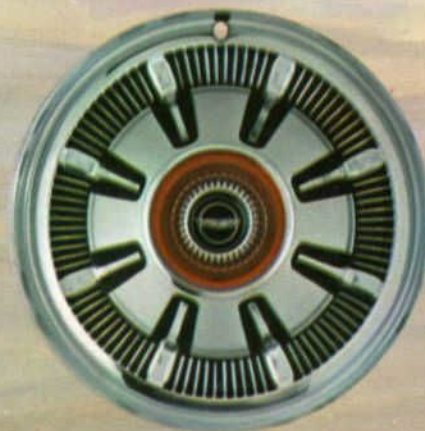

D

G

ACCESSORIES

- **A. OUTSIDE RIGHT HAND REARVIEW MIRROR**—Don't get caught short in traffic—See what's on the other side and behind. Basic Part No. 17696 (See your Ford Dealer for price information.)
- **B. AM RADIO**—Distinct quality in tone and fidelity.
  C6TZ 18805-A $46.55
  ANTENNA—C6TZ 18813-A $5.60
- **C. CHROME FRONT BUMPER GUARDS**—Help prevent bumper override and also protect the beauty of the bumper and grille of your new Bronco. Available only with chrome bumper. C6TZ 17996-A (2 Required) ..... $7.55 each
- **D. PASSENGER ASSIST HANDLE**—Let your front seat passengers climb aboard with ease.
  C6TZ 2522672-A $3.95
- **E. FRESH AIR HEATER**—Make your Bronco "warm as toast" on cold days. C7DZ 18455-A $73.60
- **F. VINYL CONVERTIBLE TOP AND DOORS**—Resists mildew and stain—converts in minutes. Now enjoy your Bronco Roadster in all seasons and in all weather.
  DOORS—C6TZ 9620146-A White, B-Black (2 Doors and Parts) $60.00
  TOP—C6TZ 9650103-A White, B-Black $134.35
- **G. MAP LIGHT**—Evenly distributed light for map reading and lighting on the front floor compartment... Manually operated by headlamp switch. C6TZ 13760-A... $2.45
- **H. WHEEL COVER**—Adds a dress-up touch to this unique utility vehicle. C7TZ 1130-..... $5.06 each

ADDITIONAL BRONCO ITEMS BASIC PART NOS.

Arm Rests.....	24140, 1
Chrome Channel Bumpers.....	17906, 17757
Rear Carpeting.....	13046
Moldings	
—Rocker Panel.....	10176
—Body Side.....	20938
—Rear Quarter.....	29038, 9
—Tailgate.....	41018
—Fender.....	16003, 4
Transfer Case and Clutch Skid Plate.....	7E063
Rear Fuel Tank Skid Plate.....	9A147
Tape Stripe For Rocker Panel.....	20000
Front and Rear Reflectors (Class A).....	13380

Contact your local Ford dealer for complete information.

E

F

H