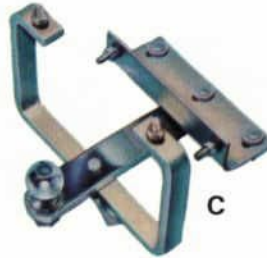

A

B

C

D

E

The Active People...

TRAVEL-EASE with Ford Travel Accessories

BETTER IDEAS from FORD

- A. **COMPASS**—Keeps you on course. Illuminated at night. ALL MODELS—C4AZ 19A548-B.
- B. **ADJUSTABLE AIR SPRINGS**—Air cell supplies extra support. FORD, FAIRLANE, FALCON—Basic Part No. 5A589.
- C. **TRAILER HITCH**—For towing camper, light trailer or small boat. (SAE Class 1, for trailers up to 2000 pounds.) ALL MODELS—Basic Part No. 19D520.
  Use with appropriate Trailer Hitch Ball—Basic Part No. 19F503.
- D. **TRAILER WIRING CONNECTOR KIT**—ALL MODELS—C7AZ 14A347-A.
  TRAILER WIRING HARNESS—Includes relays to prevent circuit overloading in towing vehicle. ALL MODELS—C7AZ 15A416-A.
- E. **JUNIOR SIZE TISSUE DISPENSER**—Good looking and convenient. ALL MODELS—C6AZ 19A549-A. Full size tissue dispenser also available. ALL MODELS—C3RZ 19A549-A.
- F. **UNIVERSAL HIGHWAY SAFETY KIT**—Compact package contains fire extinguisher, emergency flag, tire inflator and sealant, 2 fifteen-minute flares and package of electrical fuses. ALL MODELS—C7AZ 19F515-A.