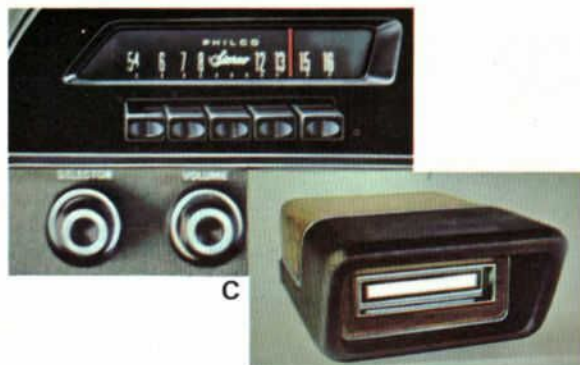

B

C

D

E

F

G

H

I

The Active People...

SUPREME SOUND with Ford Entertainment Accessories

BETTER IDEAS from FORD

- A. **AM/FM RADIO**—Fine reception from this high quality instrument. Integral multiplex permits tuning to true stereo broadcasts. FORD, FAIRLANE, FALCON, MUSTANG, THUNDERBIRD—Basic Part No. 18805.
  - B. **STEREO TAPE CARTRIDGE HOLDER**—Matched companion piece for your tape player. Holds six tape cartridges. FORD, FAIRLANE, FALCON, MUSTANG—C6AZ 19A090-A.
  - C. **AM RADIO WITH STEREO TAPE PLAYER**—Radio mounted in instrument panel. Under-dash tape player. Antenna included. FORD GALAXIE. Basic Part No. 18805.
2. **FORD STEREO 8 TAPE CLUB**—Save money on high quality tapes. Write FORD STEREO 8 TAPE CLUB, Box 26888, Lawrence, Indiana 46216, for information.
- D. **AM RADIO/STEREO TAPE SOUND SYSTEM**—Complete entertainment center mounted in instrument panel. Beautiful sound wherever you drive. THUNDERBIRD, MUSTANG (Thunderbird illustrated). Basic Part No. 18805.
  - E. **AM RADIO**—Fully transistorized, push buttons, illuminated dial. Antenna included. ALL MODELS—Basic Part No. 18805.