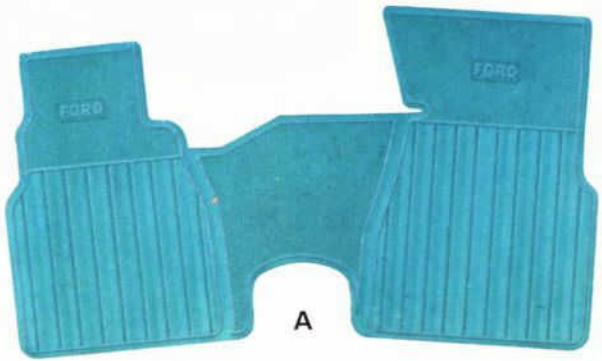

A

C

E

G

B

D

F

H

The Active People...

ACCENTUATE the BEAUTIFUL with Ford Floor Mats

I

K

M

J

L

N