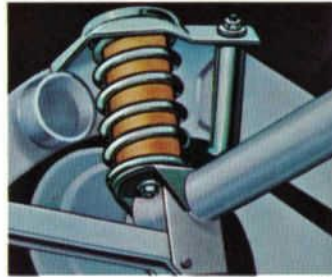

A

B

C

D

E

The Active People...

TRAVEL-EASE with Ford Travel Accessories

BETTER IDEAS from FORD

- A. **COMPASS**—Keeps you on course. Illuminated at night. ALL MODELS—C4AZ 19A548-B.
- B. **ADJUSTABLE AIR SPRINGS**—Air cell supplies extra support. FORD, FAIRLANE, FALCON—Basic Part No. 5A589.
- C. **TRAILER HITCH**—For towing camper, light trailer or small boat. (SAE Class 1, for trailers up to 2000 pounds.) ALL MODELS—Basic Part No. 19D520.
  Use with appropriate Trailer Hitch Ball—Basic Part No. 19F503.
- D. **TRAILER WIRING CONNECTOR KIT**—ALL MODELS—C7AZ 14A347-A.
  TRAILER WIRING HARNESS—Includes relays to prevent circuit overloading in towing vehicle. ALL MODELS—C7AZ 15A416-A.
- E. **JUNIOR SIZE TISSUE DISPENSER**—Good looking and convenient. ALL MODELS—C6AZ 19A549-A. Full size tissue dispenser also available. ALL MODELS—C3RZ 19A549-A.
- F. **UNIVERSAL HIGHWAY SAFETY KIT**—Compact package contains fire extinguisher, emergency flag, tire inflator and sealant, 2 fifteen-minute flares and package of electrical fuses. ALL MODELS—C7AZ 19F515-A.