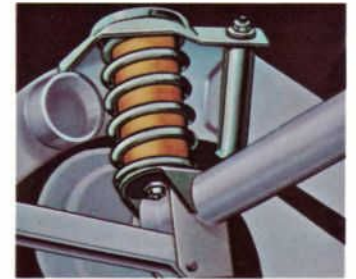

A

The Active People...
ADVENTURE IN STYLE with Ford

D

E

H

I