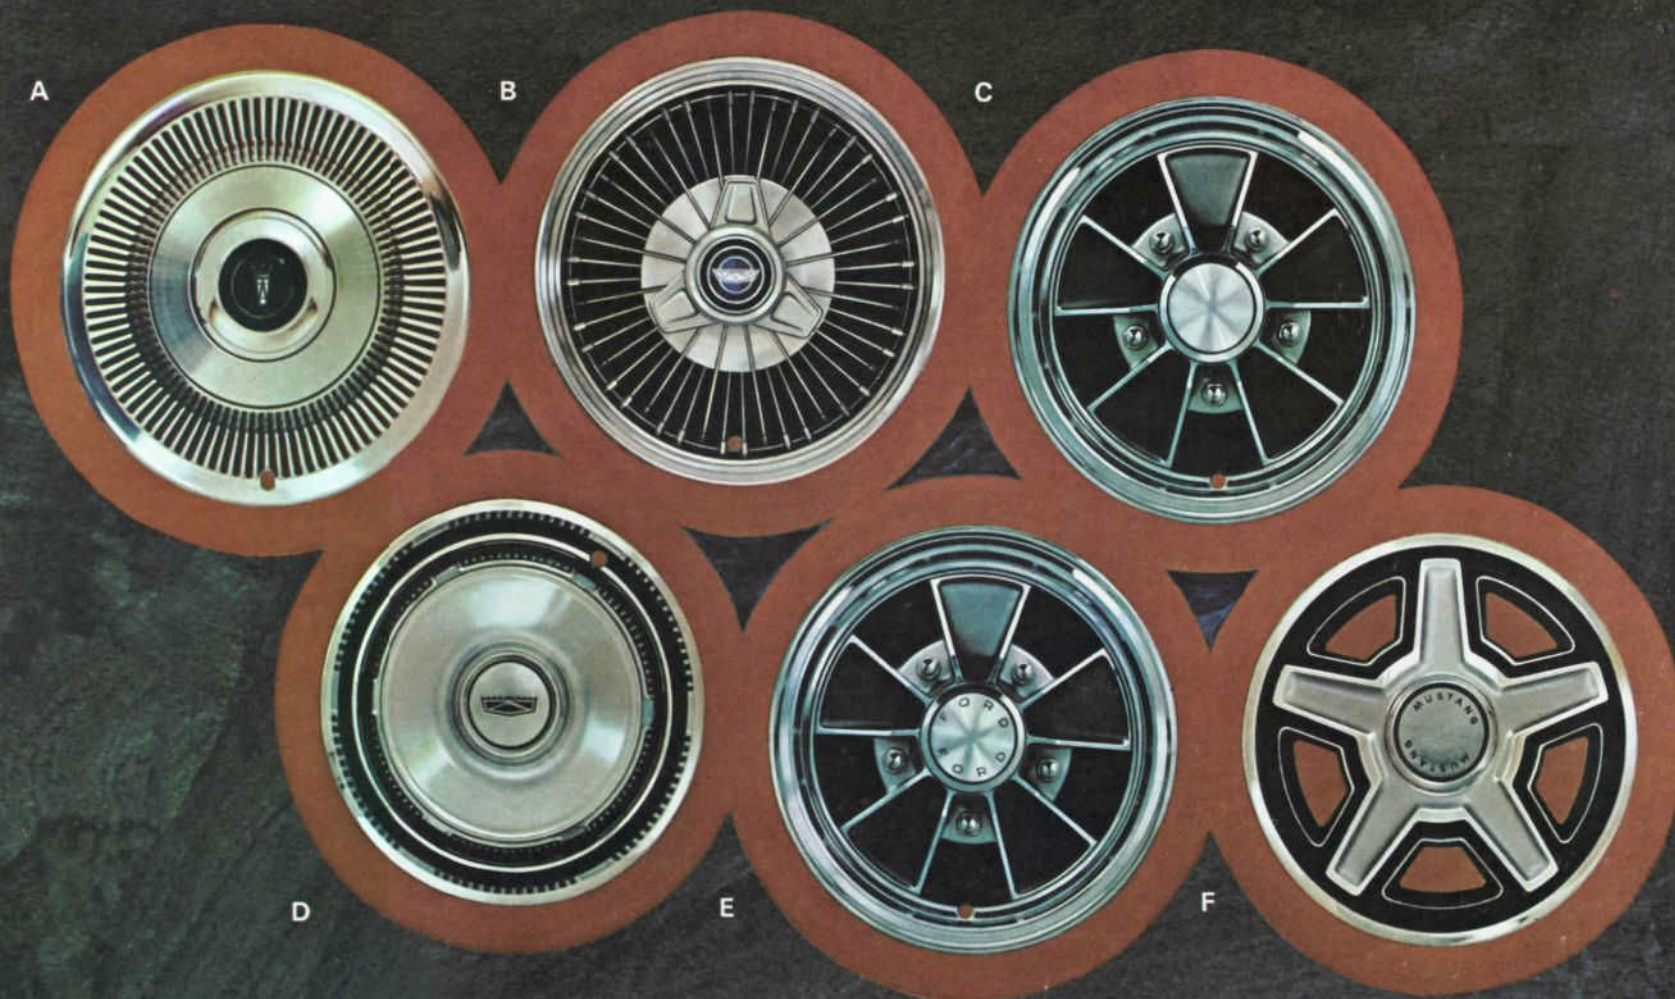

MUSTANG

- F. **DELUXE 14"**, with Mustang imprint—C9ZZ 1130-B.