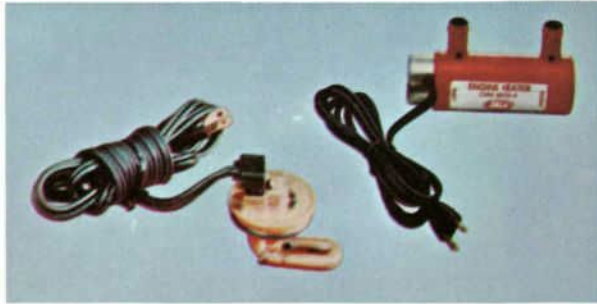

GO SAFE with Ford Protection Accessories

BETTER IDEAS from FORD

1. **A. REFLECTOR FLARE KIT**—Night and daytime protection for stopped vehicle. Kit contains 3 reflector-flag units in sturdy, compact case. Stand up in winds up to 40 mph. ALL MODELS—C5AZ 19E500-A.
2. **B. TACHOMETER**—Ford instrumentation for high performance—Basic Part No. 17A326.
   6 Cylinder Ford—6000 RPM Flat Tach.
   8 Cylinder Ford—6000 RPM Flat Tach (not illustrated).
   8 Cylinder Ford—8000 RPM Flat Tach (not illustrated).
   8 Cylinder Ford—9000 RPM Round Tach, 250° dial.
   8 Cylinder Ford—6000 RPM Economy Round Tach, 100° dial (not illustrated).
3. **C. CHILD'S TOT GUARD SAFETY SHIELD**—A new safety idea from Ford, to protect toddlers, up to 50 pounds, in quick-stop situations. Thick foam padding protects upper body. Form-fitting interior holds them safe. Secured to car seat by regular seat belt. Easily installed and removed. Completely washable. ALL MODELS—C8AZ 19E535-A.
4. **D. SNOW TIRES**—For sure grip in snow and mud. ALL MODELS—Basic Part No. 1508.
5. **E. "LIQUID TIRE CHAIN" TRACTION IMPROVER**—Spray on rear tires to temporarily increase tire grip on ice and snow. ALL MODELS—C8AZ 19C544-A.
6. **F. ENGINE COOLANT HEATERS**—For faster starts in cold weather. Deluxe tank type or economical plug-in. ALL MODELS—Basic Part No. 8B152.
7. **G. FIRE EXTINGUISHER**—Ideal for use in car, boat or cottage. Dry chemical type. ALL MODELS—2½ lbs.—C9AZ 19B540-B; 5 lbs.—C9AZ 19B540-A; 14 oz.—C7AZ 19B540-A (Refill kits also available).
8. **H. LIFEGUARD JUNIOR DOOR LOCKS**—An extra precaution for the family car. Prevents small children from accidentally opening rear doors. Locks can be opened only with key or similar unlocking device. 4-DOOR MODELS—C6AZ 5421850-B.
9. **I. SNOW GRIPS**—Quickly installed plastic "tire chain" lets you get a grip on the road in severe weather. Fits slotted wheels up to and including 8.15 x 15" tires. ALL MODELS—C5AZ 19F500-B.
10. **J. NEW PARK-SAFE GEAR SHIFT LOCK**—An important new anti-theft idea from Ford. Locks gear shift mechanism in "Park". ALL MODELS WITH AUTOMATIC TRANSMISSION, FIXED STEERING COLUMN WITH GEAR SHIFT LEVER ON COLUMN—C9AZ 7A441-A (Late availability).